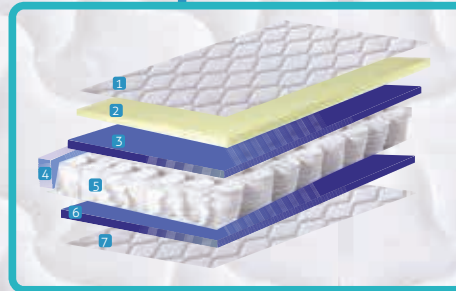

# Pocketed Spring Zest Elanza Top

- 1 **Knitted Fabric.** Our premium knit fabric is designed to provide advanced breathability and comfort.
- 2 **Memory foam.** Our performance memory foam is creating a layer that regulates moisture, odor and the temperature all whilst adapting to your body's individual pressure points.1"
- 3 **PU Foam.** Our High density PU foam adds another layer of comfort to create a more supple feel.2"
- 4 **PU Foam side support.** Our PU support border is built to provide corner to support, relieving the natural pressure of your body weight.
- 5 **Pocket spring.** We have designed a specially fitted hybrid support-spring to provide a complete and thorough foundation. 6"
- 6 **PU Foam.** Our High density PU foam adds another layer of comfort to create a more supple feel.1"
- 7 **Knitted Fabric.** Our premium knit fabric with PU foam quilted is designed to provide advanced breathability and comfort.