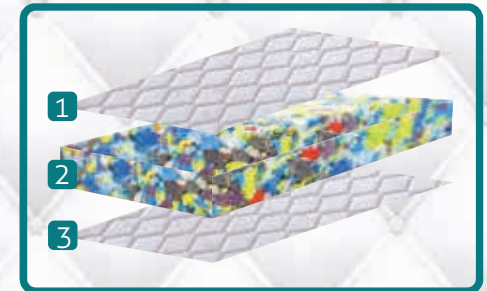

Rebounded foam Series

Zest Medi care

1. 1 **Knitted Fabric.** Our premium knitted fabric with PU foam quilted in 2 layer to provide advanced action and comfort.
2. 2 **High Density Rebounded foam.** Rebounded foam provided to Deliver comfort and hard feel to spine and all of the body.4"
3. 3 **Knitted Fabric.** Our premium knitted fabric with PU foam quilted in 2 layer to provide advanced action and comfort.