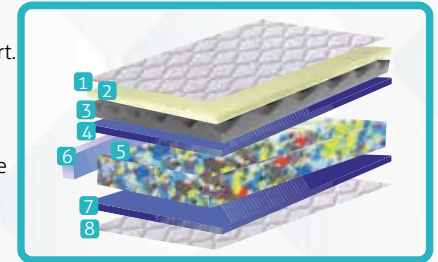

Rebounded foam Series

Zest Medi memory

1. 1 **Knitted Fabric.** Our premium knitted fabric with PU foam quilted in 3 layers to provide advanced breathability and comfort.
2. 2 **Memory foam.** Our performance memory foam is creating a layer that regulates moisture, odor and the temperature all whilst adapting to your body's individual pressure points.1"
3. 3 **Corrugated foam.** We've engineered a third layer of our unique zoned corrugated foam which is aerodynamically designed to provide consistent air-flow and adaptability. 1"
4. 4 **PU Foam.** Our High density PU foam adds another layer of comfort to create a more supple feel.1"
5. 5 **High Density Rebounded foam.** Rebounded foam provided to Deliver comfort and hard feel to spine and all of the body.4"
6. 6 **PU Foam Side Support.** Our PU support border is built to provide corner to corner support, relieving the natural pressure of your body weight.
7. 7 **PU Foam.** Our High density PU foam adds another layer of comfort to create a more supple feel.1"
8. 8 **Knitted Fabric.** Our premium knitted fabric with PU foam quilted in 3 layers to provide advanced breathability and comfort.