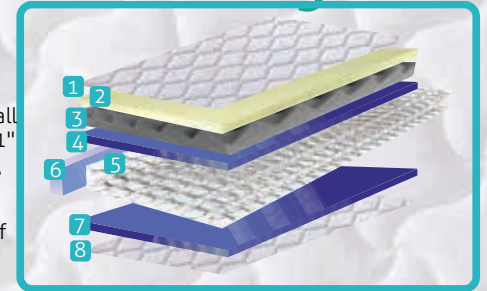

Bonnel Spring Series

Zest Hilux Memory

1. 1 **Knitted Fabric.** Our premium knitted fabric with PU foam quilted in 3 layer to provide advanced action and comfort.
2. 2 **Memory foam.** Our performance memory foam is creating a layer that regulates moisture, odor and the temperature all whilst adapting to your body's individual pressure points.1"
3. 3 **PU foam.** PU foam adds another layer of comfort to create a more supple feel.2"
4. 4 **PU Foam.** Our High density PU foam adds another layer of comfort to create a more supple feel.1"
5. 5 **PU Foam Side Support .** Our PU support border is built to provide corner to support, relieving the natural pressure of your body weight.
6. 6 **Bonnel spring.** We have designed a specially fitted hybrid support-spring to provide a complete and thorough foundation. 5.5"
7. 7 **PU Foam.** Our High density PU foam adds another layer of comfort to create a more supple feel.1"
8. 8 **Knitted Fabric.** Our premium knitted fabric with PU foam quilted in 3 layer to provide advanced action and comfort..