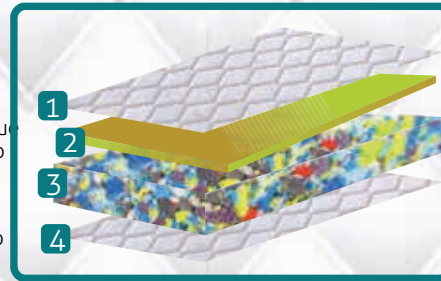

Rebounded foam Series

Zest Medi Plus

- 1 **Knitted Fabric.** Our premium knitted fabric with PU foam quilted in 2 layer to provide advanced action and comfort.
- 2 **Corrugated foam.** We've engineered a third layer of our unique zoned corrugated foam which is aerodynamically designed to provide consistent air-flow and adaptability. 1"
- 3 **High Density Rebounded foam.** Rebounded foam provided to Deliver comfort and hard feel to spine and all of the body.4"
- 4 **Knitted Fabric.** Our premium knitted fabric with PU foam quilted in 2 layer to provide advanced action and comfort.