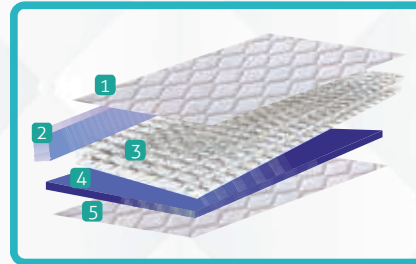

Bonnell Spring Series

Zest Hilux

1. 1 **Knitted Fabric.** Our premium knitted fabric with PU foam quilted in 2 layer to provide advanced action and comfort.
2. 2 **PU Foam Side Support .** Our PU support border is built to provide corner to support, relieving the natural pressure of your body weight.
3. 3 **Bonnell spring.** We have designed a specially fitted hybrid support-spring to provide a complete and thorough foundation. 5.5"
4. 4 **PU Foam.** Our High density PU foam adds another layer of comfort to create a more supple feel.1"
5. 5 **Knitted Fabric.** Our premium knitted fabric with PU foam quilted in 2 layer to provide advanced action and comfort.

Available Sizes	Width	Length
Full	48"	75"
Queen	60"	75"
King	72"	75 "