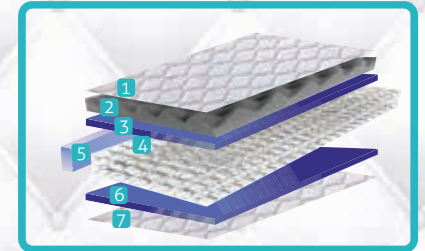

# Zest Hilux Euro

PU  
FOAM

BONNELL  
SPRINGS

KNITTED FABRIC

SUPER SOFT

- 1 **Knitted Fabric.** Our premium knitted fabric with PU foam quilted in 3 layers to provide advanced breathability and comfort.
- 2 **Corrugated foam.** We've engineered a third layer of our unique zoned corrugated foam which is aerodynamically designed to provide consistent air-flow and adaptability. 1"
- 3 **PU Foam.** Our High density PU foam adds another layer of comfort to create a more supple feel. 1"
- 4 **Bonnell spring.** We have designed a specially fitted hybrid support-spring to provide a complete and thorough foundation. 5.5"
- 5 **PU Foam Side Support.** Our PU support border is built to provide corner to corner support, relieving the natural pressure of your body weight.
- 6 **PU Foam.** Our High density PU foam adds another layer of comfort to create a more supple feel. 1"
- 7 **Knitted Fabric.** Our premium knitted fabric with PU foam quilted in 3 layers to provide advanced breathability and comfort.