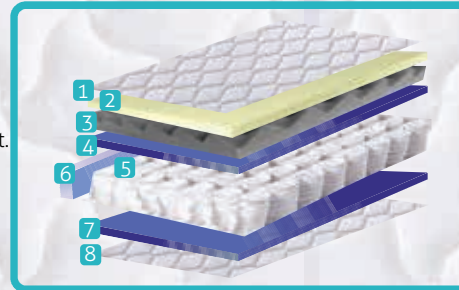

# Pocketed Spring Zest Elanza

- 1 Knitted Fabric.** Our premium knit fabric is designed to provide advanced breathability and comfort.
- 2 PU Foam side support.** Our PU support border is built to provide corner to support, relieving the natural pressure of your body weight.
- 3 Pocket spring.** We have designed a specially fitted hybrid support-spring to provide a complete and thorough foundation. 6"
- 4 PU Foam.** Our High density PU foam adds another layer of comfort to create a more supple feel. 1"
- 5 Knitted Fabric.** Our premium knit fabric with PU foam quilted is designed to provide advanced breathability and comfort.

## Zest Elita

- 1 Knitted Fabric.** Our premium knitted fabric with PU foam quilted in 3 layers to provide advanced breathability and comfort.
- 2 Memory foam.** Our performance memory foam is creating a layer that regulates moisture, odor and the temperature all whilst adapting to your body's individual pressure points. 1"
- 3 Corrugated foam.** We've engineered a third layer of our unique zoned corrugated foam which is aerodynamically designed to provide consistent air-flow and adaptability. 1"
- 4 PU Foam.** Our High density PU foam adds another layer of comfort to create a more supple feel. 1"
- 5 Pocket spring.** We have designed a specially fitted hybrid support-spring to provide a complete and thorough foundation. 6"
- 6 PU Foam Side Support.** Our PU support border is built to provide corner to support, relieving the natural pressure of your body weight.
- 7 PU Foam.** Our High density PU foam adds another layer of comfort to create a more supple feel. 1"
- 8 Knitted Fabric.** Our premium knitted fabric with PU foam quilted in 3 layers to provide advanced breathability and comfort.