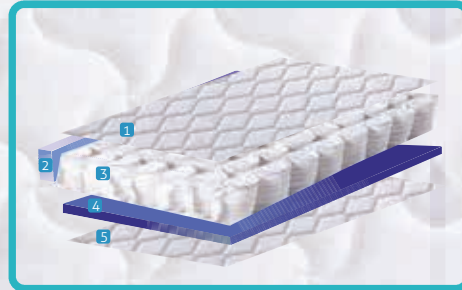

Pocketed Spring Zest Elanza

1. **1 Knitted Fabric.** Our premium knit fabric is designed to provide advanced breathability and comfort.
2. **2 PU Foam side support.** Our PU support border is built to provide corner to support, relieving the natural pressure of your body weight.
3. **3 Pocket spring.** We have designed a specially fitted hybrid support-spring to provide a complete and thorough foundation. 6"
4. **4 PU Foam.** Our High density PU foam adds another layer of comfort to create a more supple feel. 1"
5. **5 Knitted Fabric.** Our premium knit fabric with PU foam quilted is designed to provide advanced breathability and comfort.